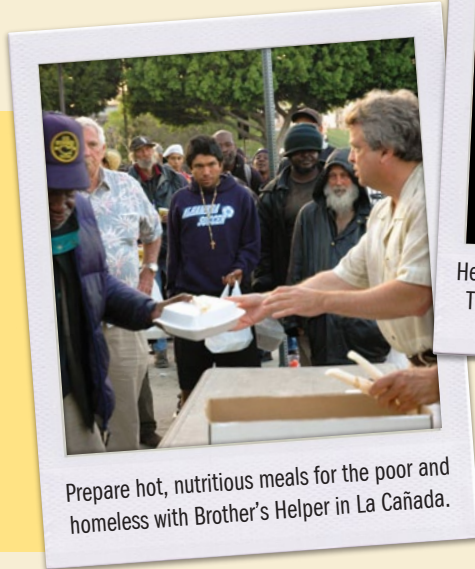

Help kids learn how to be successful at school. Tutor at Lake Avenue Community Foundation in Pasadena.

Faith Missions: Giving and Going

Is how La Canada Presbyterian Church (LCPC) follows Christ's call to reach out to the poor and forgotten. Each year, we **GO** serve and **GIVE** money to 40 outreach partners both locally and around the world.

Impact of Faith Missions 2010

- ➔ 230 people served on 20 Go Journeys
- ➔ 13,000 meals prepared in LCPC's kitchen and served to Los Angeles' homeless
- ➔ $200,000 given to local and global outreach partners

Prepare hot, nutritious meals for the poor and homeless with Brother's Helper in La Cañada.